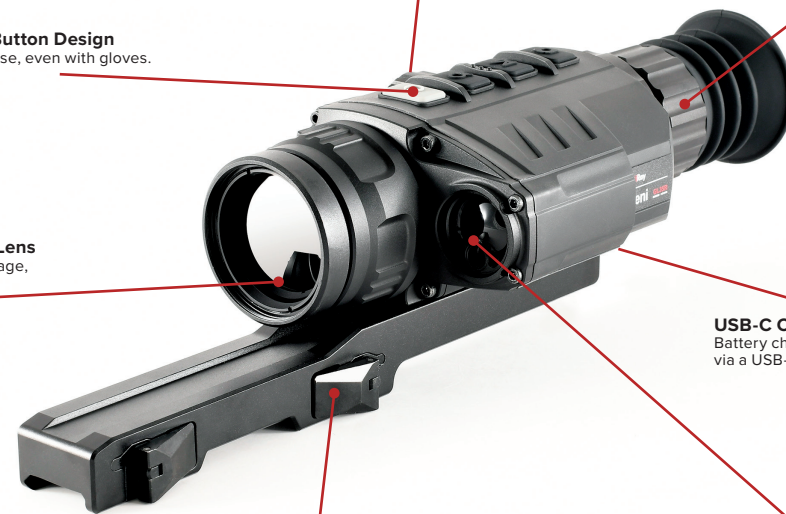

RICO G-LRF SERIES

GL35R

GH50R

SENSOR		
Resolution	384×288	640×512
Pixel Size	12 μm	
Frame Rate	50hz	
Image Processing	MATRIX III	
Core	InfiRay Micro II 384	InfiRay Micro II 640
OPTICS		
Objective Lens	35 mm f/1.0	50 mm f/1.1
Magnification	3×	
Digital Zoom	4×	
Field of View	7.5° × 5.7°	8.8° × 6.6°
Detection Range	1750 Yards	2400 Yards
Display Type	AMOLED	
Display Resolution	1024×768	
Color Palettes	White Hot, Black Hot, Red Hot, Color, Highlight	
Reticle Types	7 (2 Dynamic, 5 Static)	
Reticle Colors	Black, White, Red, Green	
Mounting System	Picatinny MIL-STD-1913 Rail	
P.I.P.	Yes	
Rangefinder	Internal Laser Rangefinder	
Eye Relief	40 mm	48 mm
Diopter Range	-4 to +4	
ELECTRONICS		
Onboard Recording	Video and Image	
Onboard Storage	32 GB	
Wireless Connectivity	Video and Image via App.	
Data/Power Connector	USB-C	
Power Supply	USB-C External, 26650 Battery (7+ Hours)	
Start Up Time	<10 Seconds, Instant from Standby	
PHYSICAL		
Size	8.85" × 3.93" × 2.42"	
Weight	23.9 Oz	25.71 Oz
ENVIRONMENTAL/WARRANTY		
Warranty	5 Years	
Housing Material	Polymer	
Ingress Protection	IP67	
Operation Temperature	-4°F~122°F	
Max. Recoil	1000 g/s² (300 Win./7mm Mag)	

26650 Battery
Field-swappable lithium battery offers 7+ hours of run-time.

AMOLED Display
1024×768 resolution provides increased clarity and detail.

In-line Button Design
Easy-to-use, even with gloves.

Manual Focus f/1.1 Lens
Guarantees a sharp image, regardless of distance.

USB-C Connectivity
Battery charging or data transfer via a USB-C connection.

Integrated Laser Rangefinder
Continuous ranging with ±1 yard accuracy up to 1000 yards.

Quick-Disconnect Picatinny STD-1913 Mount
Ensures quick and secure mounting across all platforms.