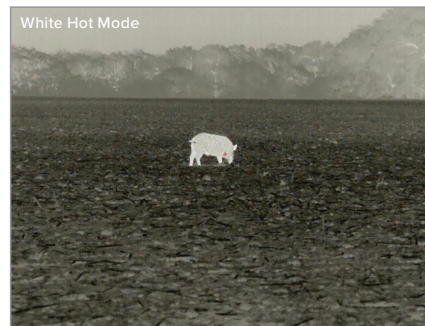

The RICO G-LRF Series seamlessly blends InfiRay Outdoor's industry-leading 12 μm detector technology, a built-in laser range-finding module, and an intuitive user interface in a single product. The G-LRF Series also supports image and video capture, wireless data transmission, electronic compass, multiple reticles, and a 7-hour run-time, guaranteeing it's never been easier to detect, range, and connect on your next hunt. Visit irayusa.com/gseries to learn more.

REGISTRATION: irayusa.com/register
WARRANTY: irayusa.com/warranty
SUPPORT/SERVICE: irayusa.com/support

IRAYUSA
800 Railhead Road #316
Fort Worth TX 76106
800-769-7125
682-499-0047
info@irayusa.com