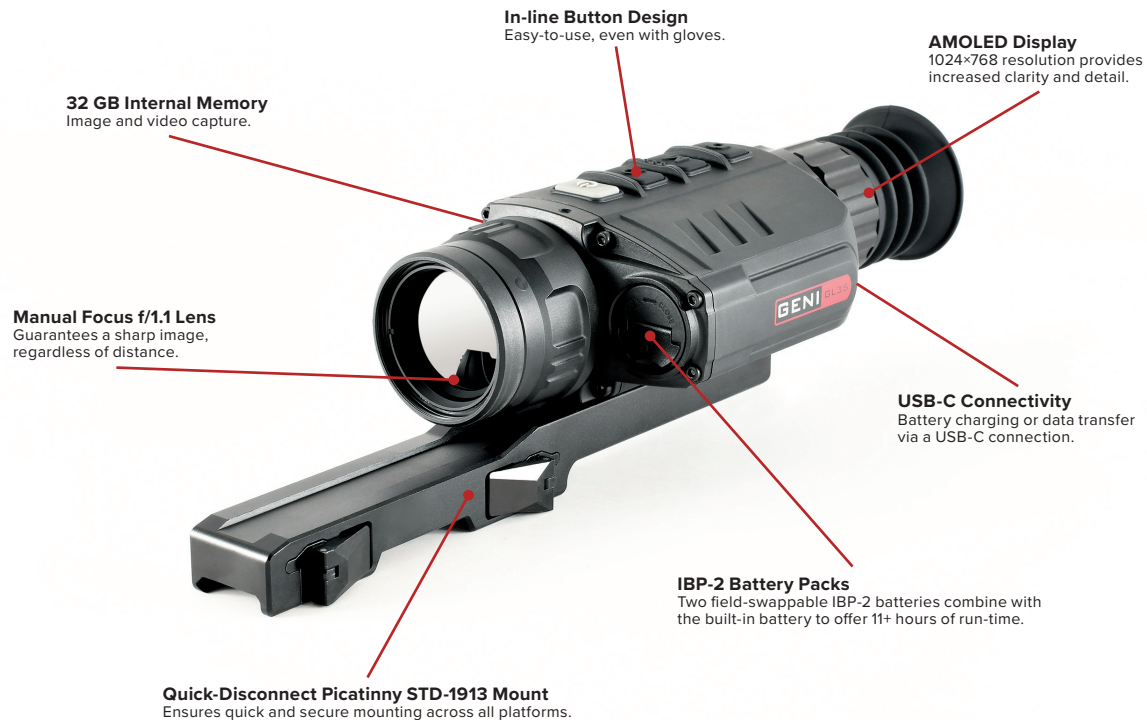

RICO G-SERIES	GL35	GH35	GH50
SENSOR			
Resolution	384×288	640×512	640×512
Pixel Size	12 μm		
Frame Rate	50hz		
Image Processing	MATRIX III		
Core	InfiRay Micro II 384	InfiRay Micro II 640	InfiRay Micro II 640
OPTICS			
Objective Lens	35 mm f/1.0	35 mm f/1.0	50 mm f/1.1
Magnification	3×	2×	3×
Digital Zoom	4×		
Field of View	7.5° × 5.7°	12.6° × 9.4°	8.8° × 6.6°
Detection Range	1750 Yards	1750 Yards	2400 Yards
Display Type	AMOLED		
Display Resolution	1024×768		
Color Palettes	White Hot, Black Hot, Red Hot, Color, Highlight		
Reticle Types	7 (2 Dynamic, 5 Static)		
Reticle Colors	Black, White, Red, Green		
Mounting System	Picatinny MIL-STD-1913 Rail		
P.I.P.	Yes		
Rangefinder	Stadiametric		
Eye Relief	40 mm	48 mm	48 mm
Diopter Range	-4 to +4		
ELECTRONICS			
Onboard Recording	Video and Image		
Onboard Storage	32 GB		
Wireless Connectivity	Video and Image via App.		
Data/Power Connector	USB-C		
Power Supply	USB-C External, Built-In Battery Pack (5 Hours), IBP-2 Li-ion Battery Pack ×2 (3+ Hours Each)		
Start Up Time	<10 Seconds, Instant from Standby		
PHYSICAL			
Size	8.85" × 3.93" × 2.42"	8.82" × 3.54" × 2.48"	8.82" × 3.54" × 2.48"
Weight	25.75 Oz	26.10 Oz	27.51 Oz
ENVIRONMENTAL/WARRANTY			
Warranty	5 Years		
Housing Material	Polymer		
Ingress Protection	IP67		
Operation Temperature	-4°F~122°F		
Max. Recoil	1000 g/s² (300 Win./7mm Mag)		

REGISTRATION: irayusa.com/register
WARRANTY: irayusa.com/warranty
SUPPORT/SERVICE: irayusa.com/support

The RICO G-Series seamlessly blends InfiRay Outdoor's industry-leading 12 μm detector technology, a crisp, high-contrast 1024×768 AMOLED display, and an intuitive user interface in a single product. The RICO G-Series also supports image and video capture, wireless data transmission, electronic compass, multiple reticles, and a 11+ hours run-time to guarantee all you need to worry about is the wind on your next hunt. Visit irayusa.com/gseries to learn more.

IRAYUSA
800 Railhead Road #316
Fort Worth TX 76106
800-769-7125
682-499-0047
info@irayusa.com