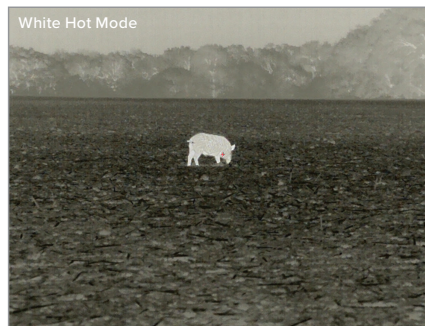

RICO G-SERIES	GL35	GH35	GH50
SENSOR			
Resolution	384×288	640×512	640×512
Pixel Size	12 μm		
Frame Rate	50hz		
Image Processing	MATRIX III		
Core	InfiRay Micro II 384	InfiRay Micro II 640	InfiRay Micro II 640
OPTICS			
Objective Lens	35 mm f/1.0	35 mm f/1.0	50 mm f/1.1
Magnification	3×	2×	3×
Digital Zoom	4×		
Field of View	7.5° × 5.7°	12.6° × 9.4°	8.8° × 6.6°
Detection Range	1750 Yards	1750 Yards	2400 Yards
Display Type	AMOLED		
Display Resolution	1024×768		
Color Palettes	White Hot, Black Hot, Red Hot, Color, Highlight		
Reticle Types	7 (2 Dynamic, 5 Static)		
Reticle Colors	Black, White, Red, Green		
Mounting System	Picatinny MIL-STD-1913 Rail		
P.I.P.	Yes		
Rangefinder	Stadiametric		
Eye Relief	40 mm	48 mm	48 mm
Diopter Range	-4 to +4		
ELECTRONICS			
Onboard Recording	Video and Image		
Onboard Storage	32 GB		
Wireless Connectivity	Video and Image via App.		
Data/Power Connector	USB-C		
Power Supply	USB-C External, Built-In Battery Pack (5 Hours), IBP-2 Li-ion Battery Pack ×2 (3+ Hours Each)		
Start Up Time	<10 Seconds, Instant from Standby		
PHYSICAL			
Size	8.85" × 3.93" × 2.42"	8.82" × 3.54" × 2.48"	8.82" × 3.54" × 2.48"
Weight	25.75 Oz	26.10 Oz	27.51 Oz
ENVIRONMENTAL/WARRANTY			
Warranty	5 Years		
Housing Material	Polymer		
Ingress Protection	IP67		
Operation Temperature	-4°F~122°F		
Max. Recoil	1000 g/s² (300 Win./7mm Mag)		

REGISTRATION: irayusa.com/register
WARRANTY: irayusa.com/warranty
SUPPORT/SERVICE: irayusa.com/support

The RICO G-Series seamlessly blends InfiRay Outdoor's industry-leading 12 μm detector technology, a crisp, high-contrast 1024×768 AMOLED display, and an intuitive user interface in a single product. The RICO G-Series also supports image and video capture, wireless data transmission, electronic compass, multiple reticles, and a 11+ hours run-time to guarantee all you need to worry about is the wind on your next hunt. Visit irayusa.com/gseries to learn more.

IRAYUSA
800 Railhead Road #316
Fort Worth TX 76106
800-769-7125
682-499-0047
info@irayusa.com