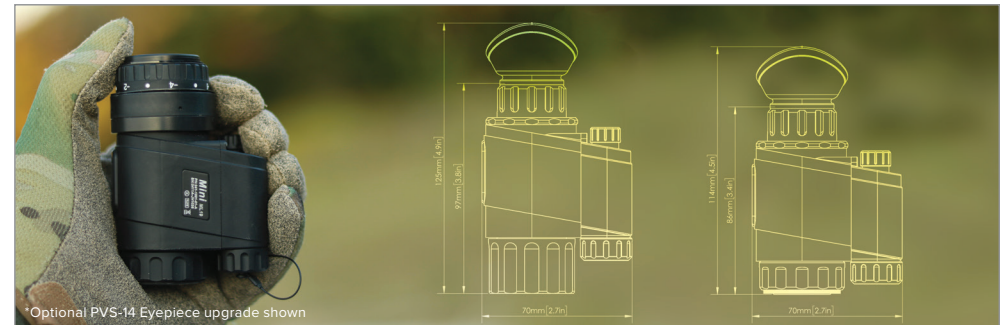

Mini Series is operated by an intuitive menu system and user friendly rotary button. This one button operation has positive clicks with each selection and allows for quick and easy operation without having to search for any buttons in the dark, even when wearing gloves.

Curious what version of the Mini Series is best for you? Check out our website at irayusa.com/mini to learn more or find your local dealer. We're confident that you'll agree, night hunting is never going to be the same once you discover the power of the Mini Series.

REGISTRATION: irayusa.com/register
WARRANTY: irayusa.com/warranty
SUPPORT/SERVICE: irayusa.com/support

IRAYUSA
800 Railhead Road #316
Fort Worth Tx 76106
800-769-7125
682-499-0047
info@irayusa.com